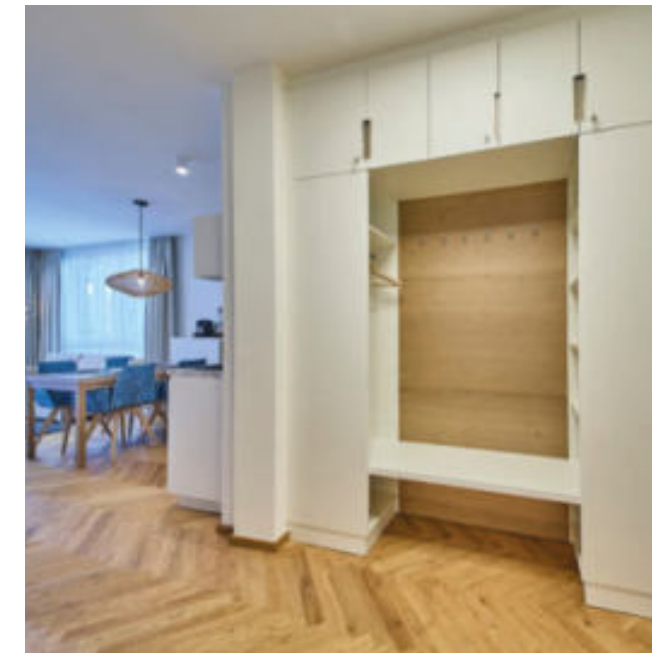

Abbruch & Demontage
Demolition & dismantling

Trockenbau
Drywalling

Badezimmer
Bathroom

Inneneinrichtung / Möbel
Interior fit-out / Furniture

Boden, Wand & Decke
Floor, wall & ceiling

Haus- & Elektrotechnik
Building & electrical service

Beleuchtung
Lighting

Textilausstattung
Fabrics