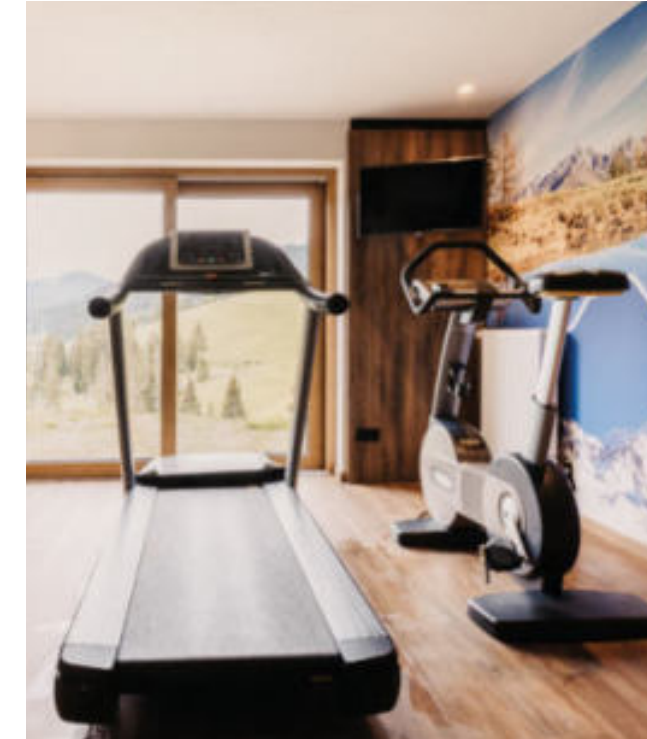

„Wir ließen uns von der malerischen Natur der Dachsteinregion und der alpinen Baukunst inspirieren. Dunkelrote Akzente – angelehnt an das Corporate Design des Hauses – harmonisieren mit den warmen Erdtönen. Eine individuelle Besonderheit bei der Innenausstattung stellt die in das Kopfhaupt gestickte Silhouette der umgebenden Bergwelt dar.“

We were inspired by the picturesque scenery of the Dachstein region and Alpine architecture. Dark red accents – based on the company's corporate design – harmonise with the warm, earthy tones. One unique feature of the interior design is the silhouette of the surrounding mountains embroidered on the headboard.

VOGLAUER Interior Designer

★★★★

Hotel ...mein Neubergerhof

FERIENHOTEL
LEISURE HOTEL

LAND / COUNTRY
Filzmoos, Österreich / Austria

INNENARCHITEKT / INTERIOR DESIGNER
VOGLAUER HOTEL CONCEPT

LEISTUNGSUMFANG / SERVICES PROVIDED
Renovierung von 14 Zimmern sowie Teilen des öffentlichen Bereiches als Generalunternehmer / Renovation of 14 guest rooms, as well as parts of the public area in the capacity of general contractor

www.neubergerhof.at