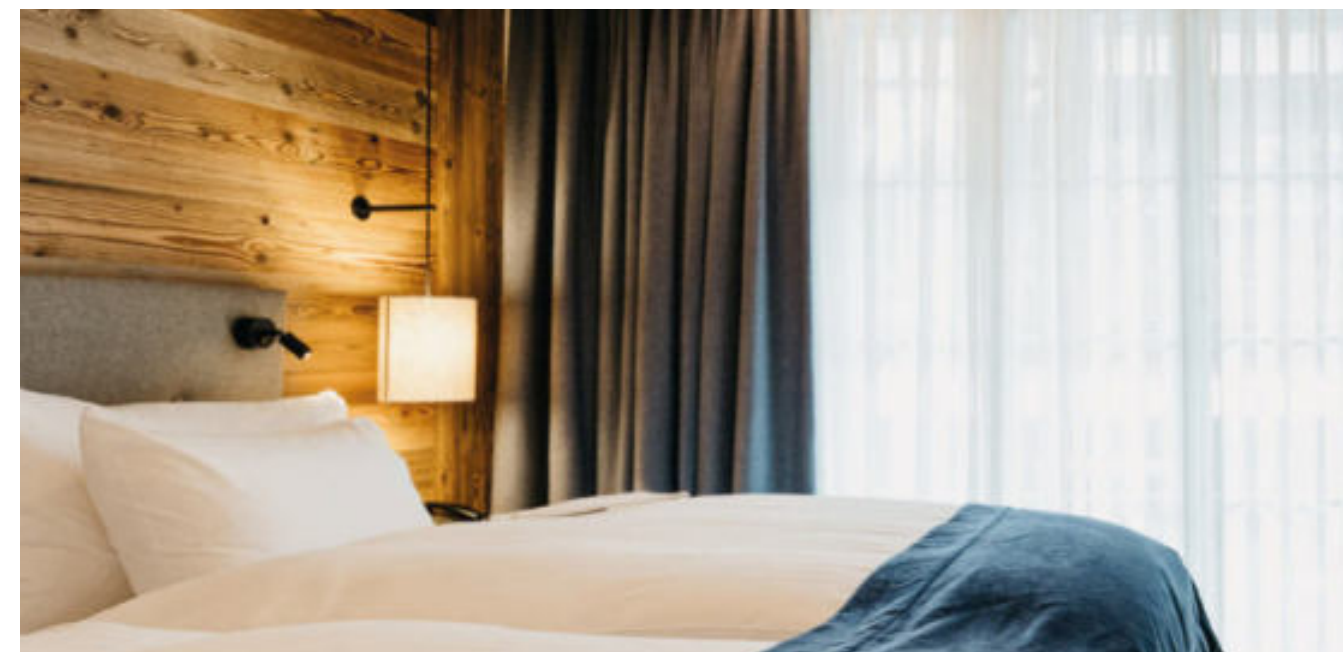

★★★★

Ermitage Wellness- & Spa-Hotel

Wellnesshotel
Wellness Hotel

LAND / COUNTRY
Gstaad-Schönried, Schweiz / Switzerland

INNENARCHITEKT / INTERIOR DESIGNER
VOGLAUER HOTEL CONCEPT

LEISTUNGSUMFANG / SERVICES PROVIDED
Planung und Renovierung von 5 Zimmern als
Generalunternehmer / Planning and renovation of 5 guest
rooms in the capacity of general contractor

www.ermitage.ch

Abbruch & Demontage
Demolition & dismantling

Trockenbau
Drywalling

Badezimmer
Bathroom

Inneneinrichtung / Möbel
Interior fit-out / Furniture

Boden, Wand & Decke
Floor, wall & ceiling

Haus- & Elektrotechnik
Building & electrical service

Beleuchtung
Lighting

Textilausstattung
Fabrics

„Wir entwickelten ein innovatives Konzept in modernem Landhausstil mit raumbildenden Elementen wie die Tramdecke mit indirekter Beleuchtung, welche für atmosphärische Alpinität steht. Die Möbel wurden hochwertig in Astfichte und die Bett-Einhausung in rustikalem Altholz realisiert.“

We developed an innovative concept with a modern country house style and space-creating elements such as the timbered ceiling with indirect lighting, which creates an atmospheric alpine feel. The furniture was crafted from high-quality spruce and the bed frame uses rustic reclaimed wood.

VOGLAUER Interior Designer