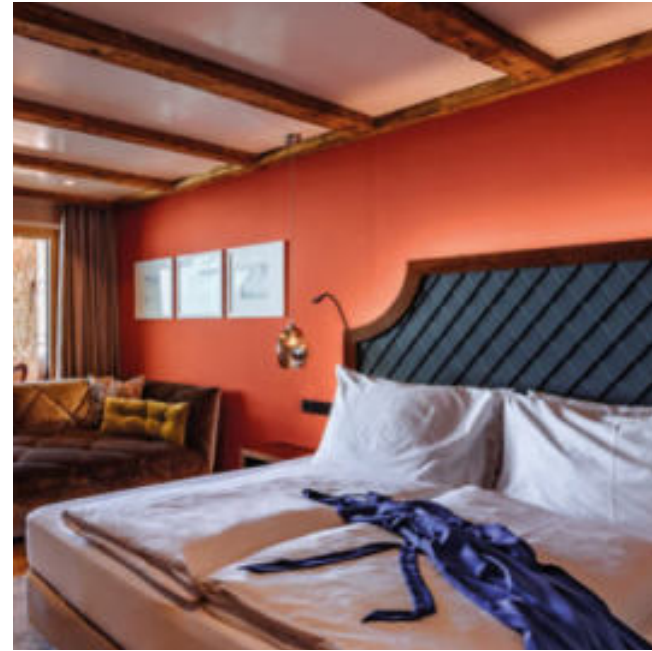

★★★★S

Hotel Jägeralpe

Ferienhotel
Leisure Hotel

LAND / COUNTRY
Warth am Arlberg, Österreich / Austria

INNENARCHITEKT / INTERIOR DESIGNER
Schaschl Ingenieur & Interiors, Schröcken

LEISTUNGSUMFANG / SERVICES PROVIDED
Möblierung von 36 Gästezimmern und Innenausstattung
beim Neubau des Personalhauses von 20 Studios / Furnishing
of 36 guest rooms and interior furnishing for the new staff
accommodation of 20 studios

www.jaegeralpe.at

Abbruch & Demontage
Demolition & dismantling

Trockenbau
Drywalling

Badezimmer
Bathroom

Inneneinrichtung / Möbel
Interior fit-out / Furniture

Boden, Wand & Decke
Floor, wall & ceiling

Haus- & Elektrotechnik
Building & electrical service

Beleuchtung
Lighting

Textilausstattung
Fabrics

JÄGERALPE

☆☆☆ superior
Warth am Arlberg