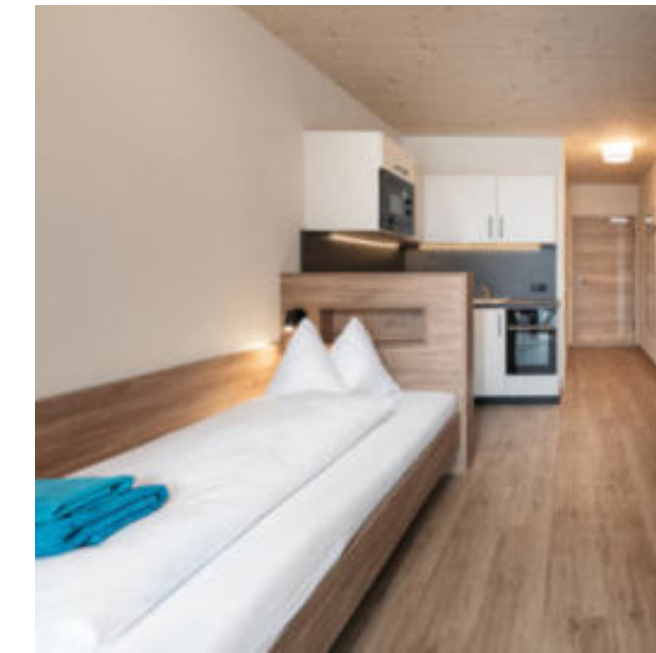

Abbruch & Demontage
Demolition & dismantling

Trockenbau
Drywalling

Badezimmer
Bathroom

Inneneinrichtung / Möbel
Interior fit-out / Furniture

Boden, Wand & Decke
Floor, wall & ceiling

Haus- & Elektrotechnik
Building & electrical service

Beleuchtung
Lighting

Textilausstattung
Fabrics