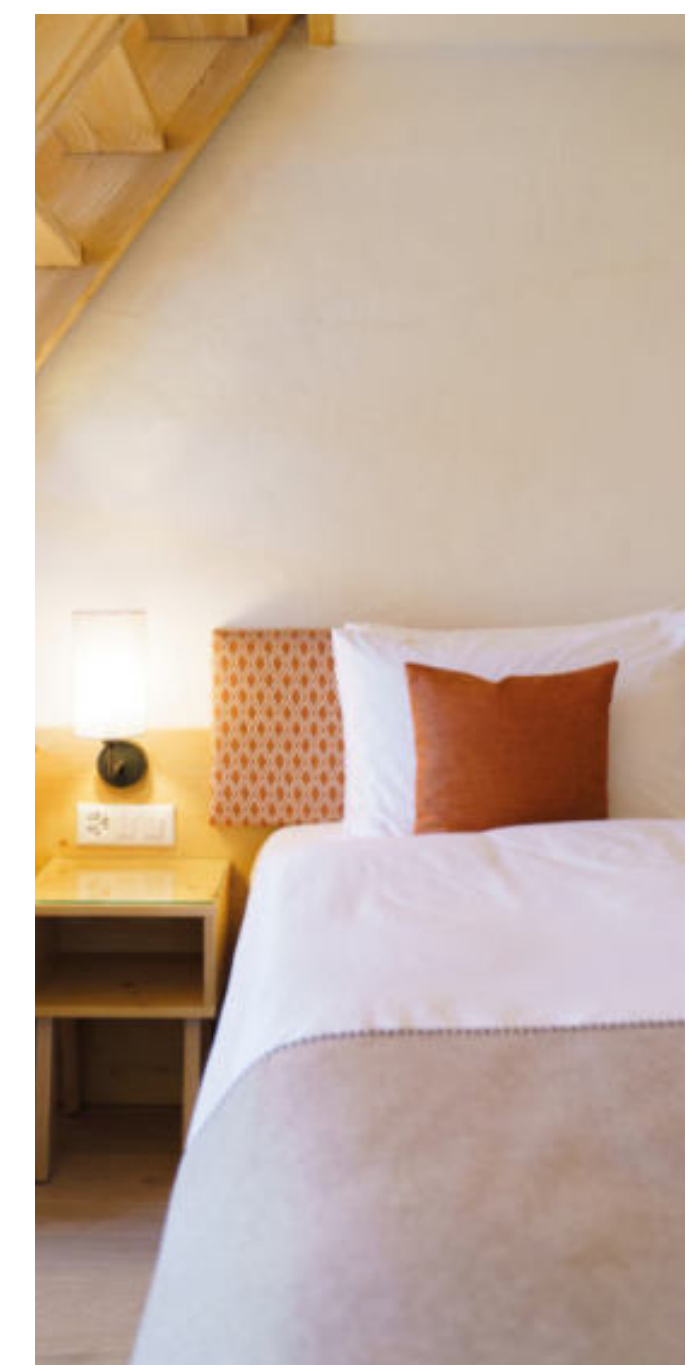

Abbruch & Demontage
Demolition & dismantling

Trockenbau
Drywalling

Badezimmer
Bathroom

Inneneinrichtung / Möbel
Interior fit-out / Furniture

Boden, Wand & Decke
Floor, wall & ceiling

Haus- & Elektrotechnik
Building & electrical service

Beleuchtung
Lighting

Textilausstattung
Fabrics

„Die Planung des Interieurs erfolgte ganz nach den Werten des Hauses: „Herzlichkeit, Qualität, Gemütlichkeit“. Da der Wohlfühlfaktor oberste Priorität hatte, wurde eine warme harmonische Raumstimmung mit zeitgemäßem Design kombiniert.

Plans for the interior were based entirely on the hotel's values of "cordiality, quality, cosiness". Since the feel-good factor was the top priority, a warm, harmonious room atmosphere was combined with contemporary design.

VOGLAUER Interior Designer