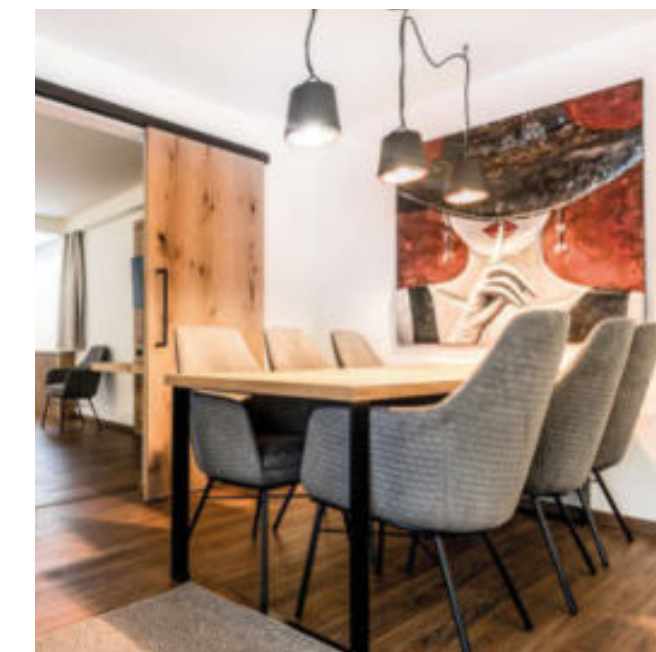

★★★★S

Traumhotel Alpina

Ferienhotel
Leisure Hotel

LAND / COUNTRY

Gerlos, Österreich / Austria

INNENARCHITEKT / INTERIOR DESIGNER

VOGLAUER HOTEL CONCEPT

LEISTUNGSUMFANG / SERVICES PROVIDED

Renovierung von 48 Zimmern und Fluren als
Generalunternehmer / General contractor services for the
renovation of 48 rooms and corridors

www.traumhotel.at

Abbruch & Demontage
Demolition & dismantling

Trockenbau
Drywalling

Badezimmer
Bathroom

Inneneinrichtung / Möbel
Interior fit-out / Furniture

Boden, Wand & Decke
Floor, wall & ceiling

Haus- & Elektrotechnik
Building & electrical service

Beleuchtung
Lighting

Textilausstattung
Fabrics