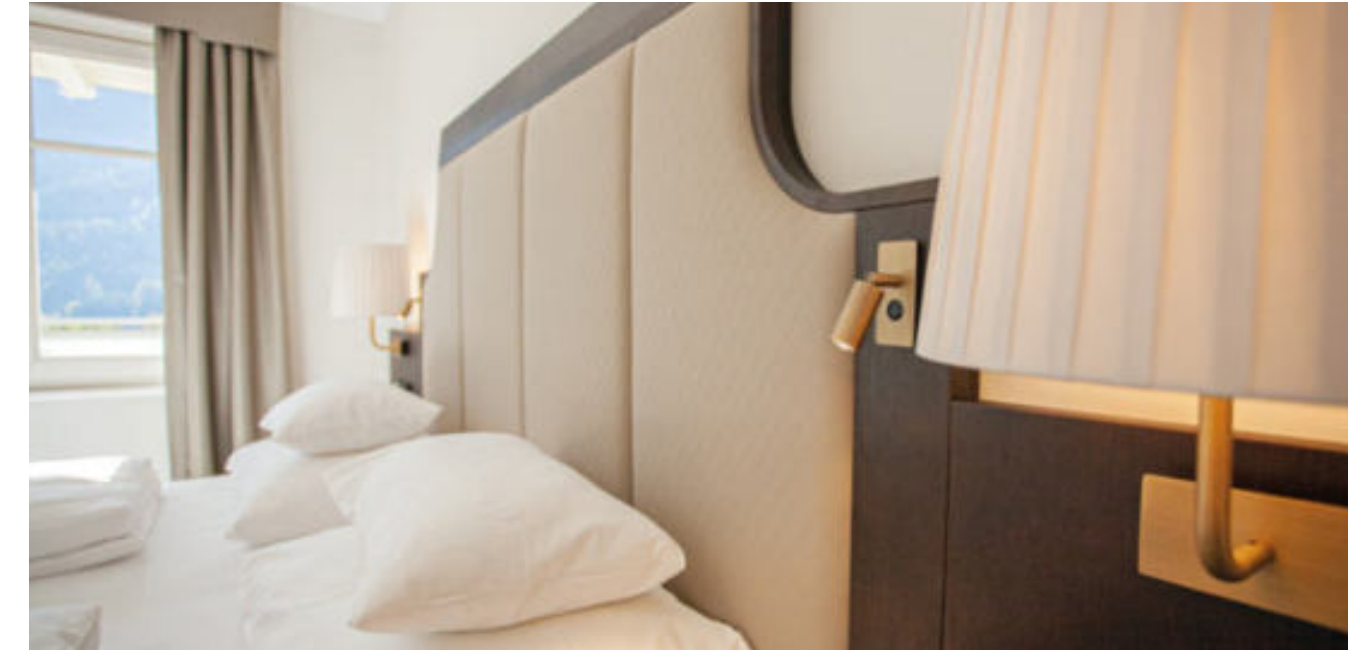

„ Ich arbeite nun schon seit 2009 mit der Firma VOGLAUER zusammen. Was ich besonders schätze, ist die Kompetenz in der Planung – von der Vorplanung über die Detailplanung bis hin zur Umsetzung, gepaart mit hoher handwerklicher Kunst. Ein ganz wichtiger Punkt für mich ist die Verlässlichkeit und Nachhaltigkeit, die VOGLAUER auszeichnet. Es ist ein in der Region verwurzelttes Unternehmen, ein Unternehmen mit Handschlagqualität. Ein wirklich guter Partner im Bereich der Hotelausstattung.

I have been working with VOGLAUER since 2009. What I find particularly valuable is their expertise in planning - from preliminary planning to detailed planning and implementation, paired with a high level of craftsmanship. The reliability and sustainability that characterise VOGLAUER is very important to me. VOGLAUER is a company with its roots in the region, a company with handshake character. They are a really good partner in the field of hotel furnishings.

Georg Imlauer, Inhaber / Owner

★★★★★

Imlauer Hotel Schloss Pichlarn

Wellnesshotel
Wellness Hotel

LAND / COUNTRY
Aigen im Ennstal, Österreich / Austria

INNENARCHITEKT / INTERIOR DESIGNER
VOGLAUER HOTEL CONCEPT

LEISTUNGSUMFANG / SERVICES PROVIDED
Möblierung von 18 Zimmern & Suiten / Furnishing of 18 guest rooms & suites

www.schlosspichlarn.at