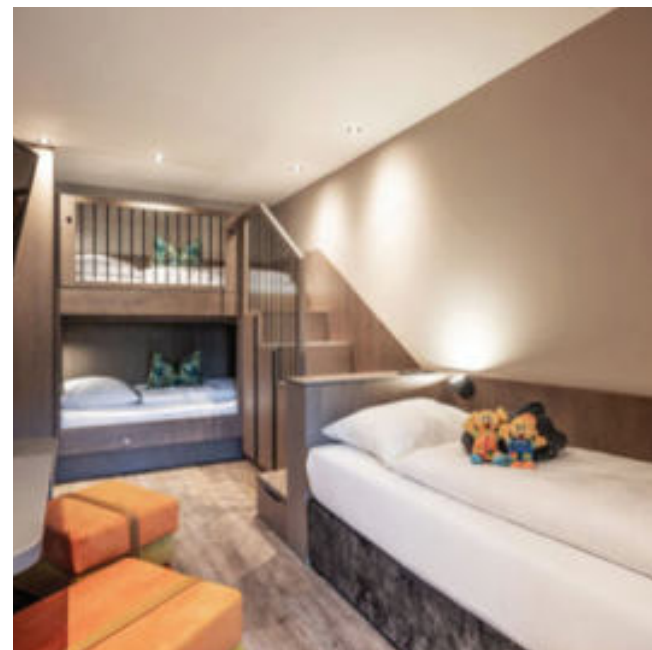

★★★★

Hotel Kröller

FERIENHOTEL
LEISURE HOTEL

LAND / COUNTRY

Gerlos, Österreich / Austria

INNENARCHITEKT / INTERIOR DESIGNER

VOGLAUER HOTEL CONCEPT

LEISTUNGSUMFANG / SERVICES PROVIDED

Planung und Innenausstattung von 15 Familiensuiten im alpinen Boutique-Stil als langjähriger Partner / Entrusted as a long-standing partner with the planning and interior furnishing of 15 family suites in alpine boutique-hotel style

www.kroeller.at