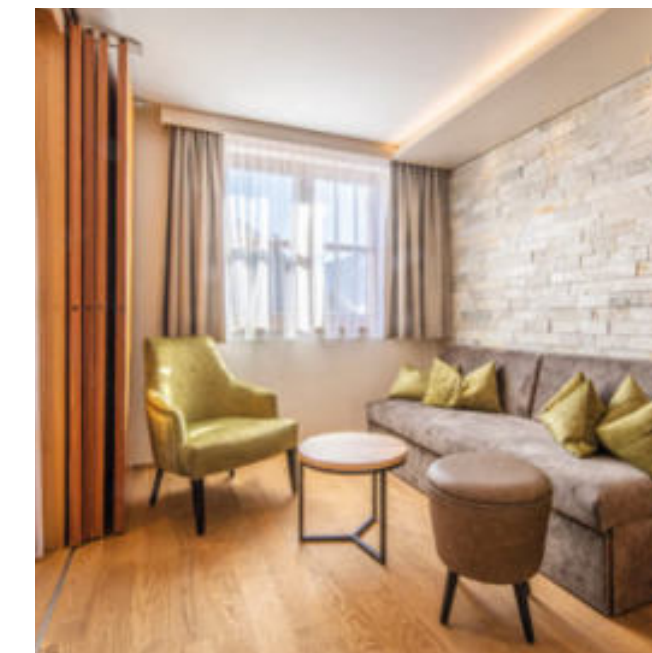

„Bei der Konzeption des modern-alpinen Interieurs wurde großer Wert auf die Materialien gelegt. Die heimischen Werkstoffe Holz, Stein und Leder prägen die sinnliche Wirkung der Zimmer und Suiten und wurden gekonnt in Szene gesetzt. Neben Design und Materialität spielte bei der Renovierung des Familienhotels auch Funktionalität eine entscheidende Rolle. Speziell entwickelte Möbel lassen den Wickeltisch im Schrank verstecken oder den Schreibtisch durch einen Handgriff in eine Minibar verwandeln.“

Great importance was placed on the materials used in the design of the modern alpine interior: The homely materials of wood, stone and leather give the guest rooms and suites a sensual feel. Alongside design and materiality, functionality was also an essential part of the renovation of the family hotel. Specially designed furniture allows the changing table to be tucked away in the cupboard and the desk to be transformed into a mini-bar at the flick of a wrist.

VOGLAUER Interior Designer