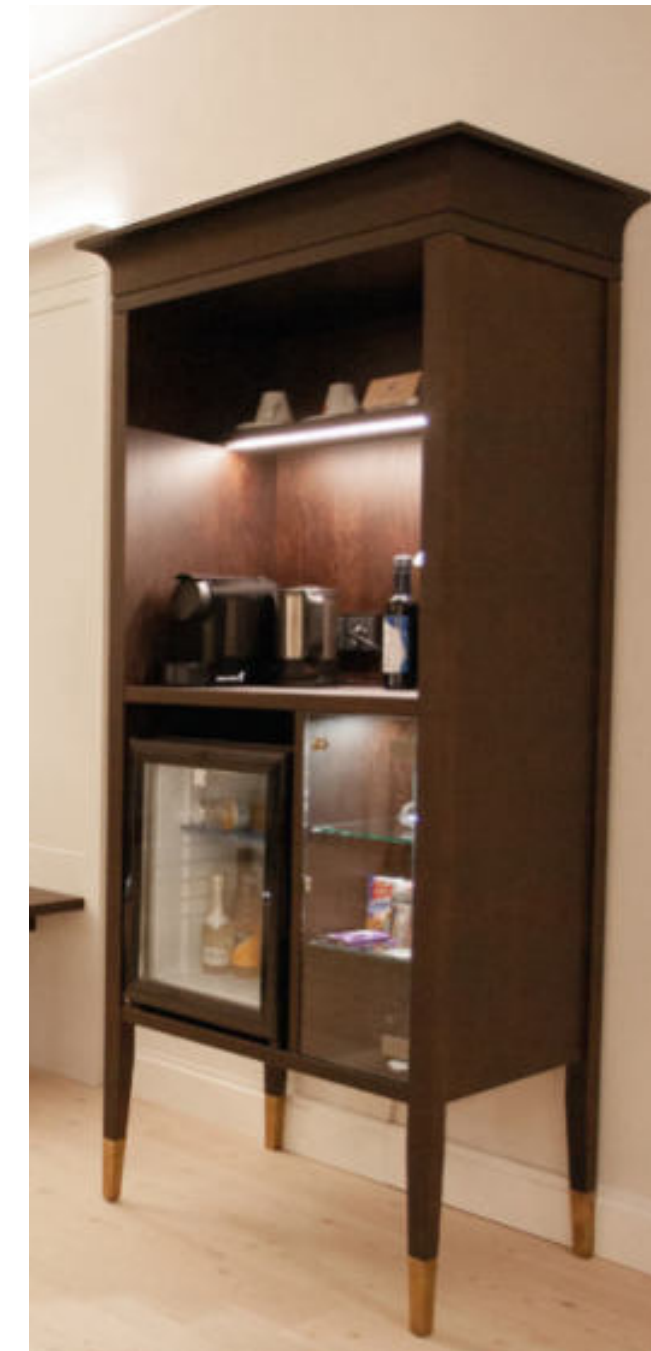

Abbruch & Demontage
Demolition & dismantling

Trockenbau
Drywalling

Badezimmer
Bathroom

Inneneinrichtung / Möbel
Interior fit-out / Furniture

Boden, Wand & Decke
Floor, wall & ceiling

Haus- & Elektrotechnik
Building & electrical service

Beleuchtung
Lighting

Textilausstattung
Fabrics