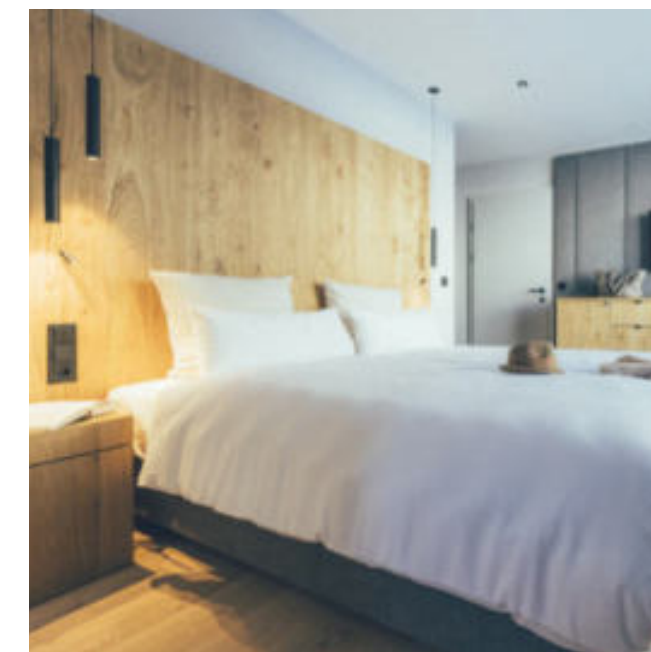

„Das minimalistische Designkonzept zieht sich durch das ganze Haus. Ein zentrales Element stellt dabei der Punkt (Kreis) der Corporate Identity („perfekter AusgangSPUNKT“) dar: Die Materialität der Möbel und Innenausbauten besticht in heller Wildeiche und edlen Stoffen in simplen Schwarz- und Grautönen.

The minimalist design is evident throughout the building. The point (circle) of our corporate image (‘Perfect starting POINT’) is a central element. The furnishings and interior fittings are made of light-coloured wild oak and elegant fabrics in simple shades of black and grey.

VOGLAUER Interior Designer