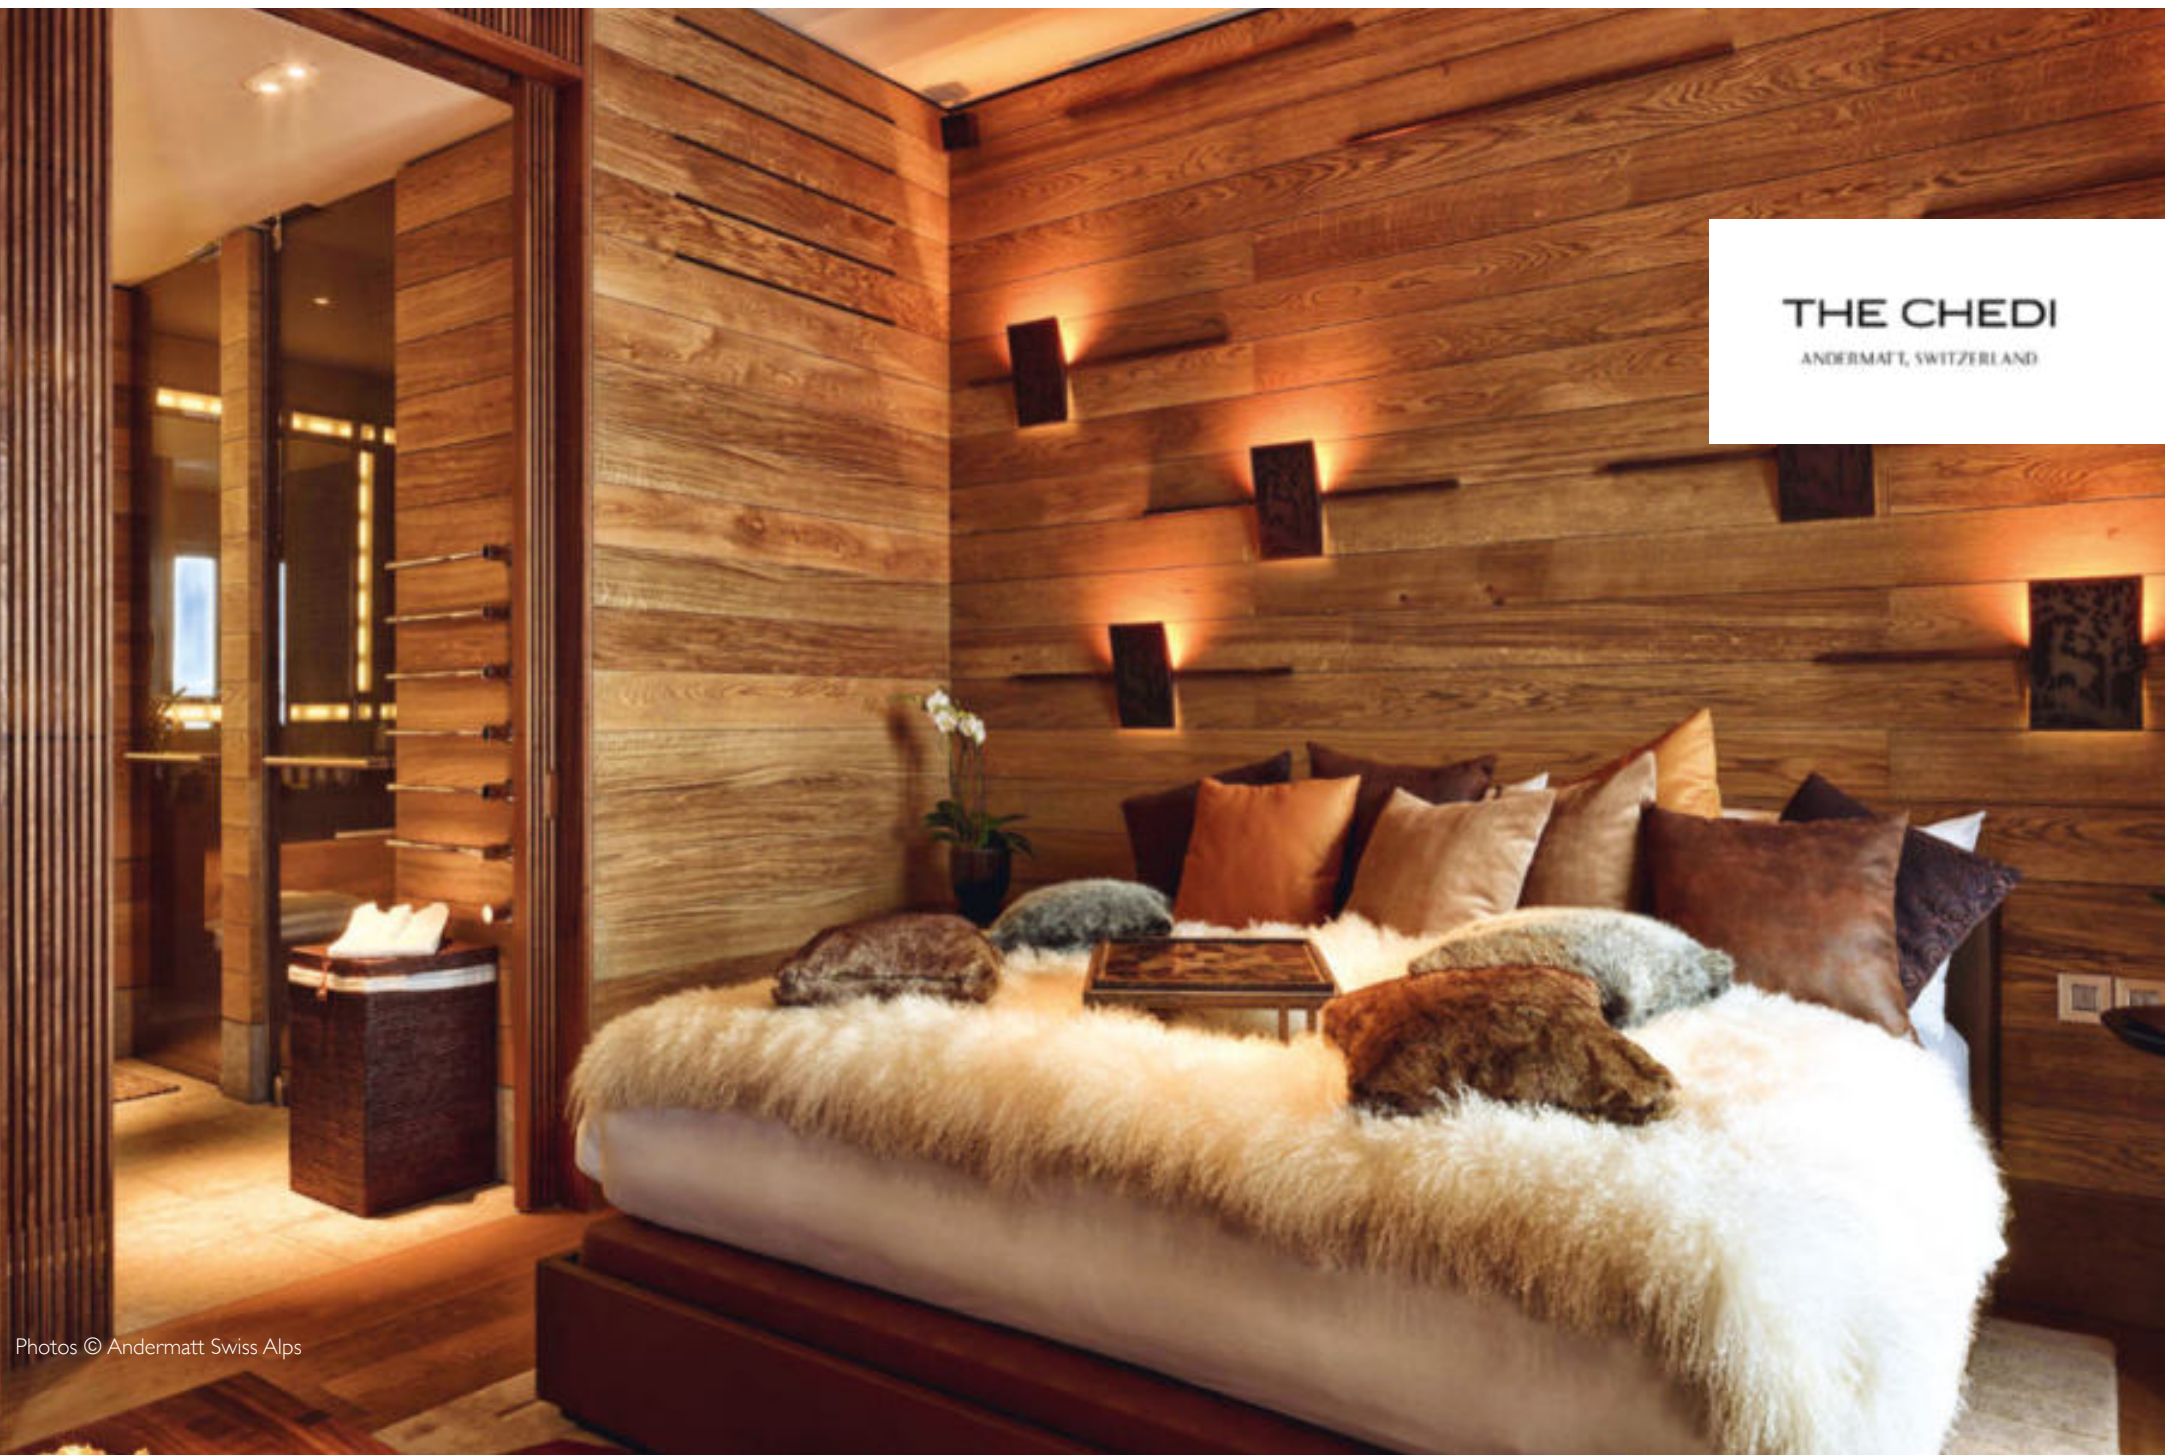

“The Chedi in Andermatt war für uns eine sehr intensive Erfahrung. Allein die logistische Leistung, alles innerhalb kürzester Zeit inmitten der Schweizer Alpen zu realisieren, macht uns stolz. Ein Innenausbau, der an Komplexität, Exklusivität und Anspruch kaum zu übertreffen ist. Aber durch den außerordentlichen Einsatz aller Beteiligten ist es uns gelungen, dieses Projekt mit all seinen Herausforderungen mängelfrei und pünktlich fertigzustellen!

The Chedi in Andermatt was a very intense experience for us. The logistics of getting everything done in a short time in a location in the heart of the Swiss Alps deserves special mention. This project included interior construction work with a level of complexity, exclusivity and demand that could hardly be surpassed. The incredibly hard work of everyone involved allowed us to finish this project with all of its challenges without a hitch and right on time!

VOGLAUER Projektmanagement

THE CHEDI
ANDERMATT, SWITZERLAND