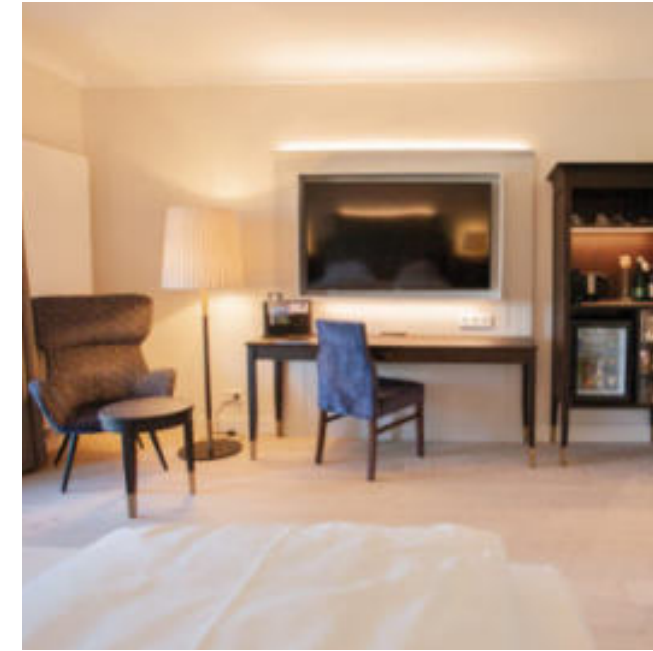

„ Ich arbeite nun schon seit 2009 mit der Firma VOGLAUER zusammen. Was ich besonders schätze, ist die Kompetenz in der Planung – von der Vorplanung über die Detailplanung bis hin zur Umsetzung, gepaart mit hoher handwerklicher Kunst. Ein ganz wichtiger Punkt für mich ist die Verlässlichkeit und Nachhaltigkeit, die VOGLAUER auszeichnet. Es ist ein in der Region verwurzelttes Unternehmen, ein Unternehmen mit Handschlagqualität. Ein wirklich guter Partner im Bereich der Hotelausstattung.

I have been working with VOGLAUER since 2009. What I find particularly valuable is their expertise in planning - from preliminary planning to detailed planning and implementation, paired with a high level of craftsmanship. The reliability and sustainability that characterise VOGLAUER is very important to me. VOGLAUER is a company with its roots in the region, a company with handshake character. They are a really good partner in the field of hotel furnishings.

Georg Imlauer, Inhaber / Owner

★★★★★

Imlauer Hotel Schloss Pichlarn

Wellnesshotel
Wellness Hotel

LAND / COUNTRY
Aigen im Ennstal, Österreich / Austria

INNENARCHITEKT / INTERIOR DESIGNER
VOGLAUER HOTEL CONCEPT

LEISTUNGSUMFANG / SERVICES PROVIDED
Möblierung von 18 Zimmern & Suiten / Furnishing of 18 guest rooms & suites

www.schlosspichlarn.at